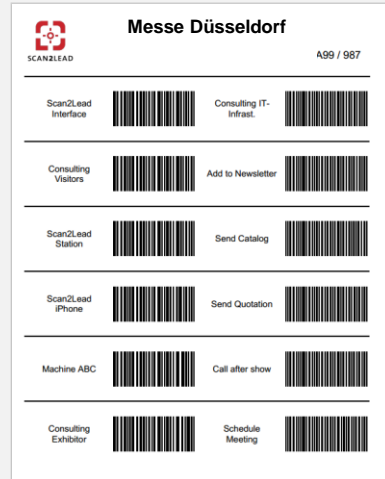

Scan2Lead COLLECT – All contacts at the push of a button

**With Scan2Lead COLLECT you capture leads at the push of a button – without smartphone, tablet or computer.**

- + scanning of barcodes with mini mobile scanners
- + very simple handling (one button)
- + battery runs the whole show
- + no internet connection is required or computer / mobile device necessary
- + by scanning additional barcodes of individually definable lead forms interest tags can be assigned for each visitor
- + simple assignment of employees or scanning stations
- + especially easy to use, quick and mobile
- + access to the Scan2Lead PORTAL with all features
- + ideal for the rapid acquisition of a large quantity of contacts from whom not much additional information is required

299,- €

Scan2Lead PORTAL – All contacts with one click

**In your Scan2Lead PORTAL you have all your leads with one click – anyplace, anytime.**

- + web-based online portal with customised login
- + exhibitors' control centre where all leads and Scan2Lead devices can be managed securely
- + easy access to all of the captured visitor data in real time
- + administration of all Scan2Lead devices, assignment to certain employees
- + features for stats and reports
- + export of data into Excel at the push of a button
- + setting of individual lead forms
- + access to test tickets and the Scan2Lead Help Centre