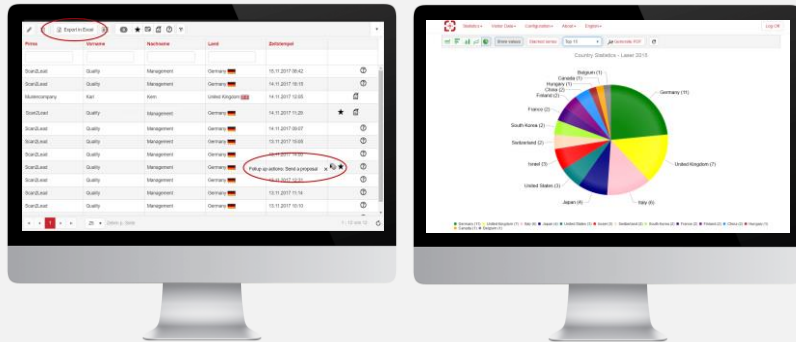

Scan2Lead COLLECT – All contacts at the push of a button

**With Scan2Lead COLLECT you capture leads at the push of a button – without smartphone, tablet or computer.**

- + scanning of barcodes with mini mobile scanners
- + very simple handling (one button)
- + battery runs the whole show
- + no internet connection is required or computer / mobile device necessary
- + by scanning additional barcodes of individually definable lead forms interest tags can be assigned for each visitor
- + simple assignment of employees or scanning stations
- + especially easy to use, quick and mobile
- + access to the Scan2Lead PORTAL with all features
- + ideal for the rapid acquisition of a large quantity of contacts from whom not much additional information is required

299,- €

Scan2Lead PORTAL – All contacts with one click

**In your Scan2Lead PORTAL you have all your leads with one click – anyplace, anytime.**

- + web-based online portal with customised login
- + exhibitors' control centre where all leads and Scan2Lead devices can be managed securely
- + easy access to all of the captured visitor data in real time
- + administration of all Scan2Lead devices, assignment to certain employees
- + features for stats and reports
- + export of data into Excel at the push of a button
- + setting of individual lead forms
- + access to test tickets and the Scan2Lead Help Centre